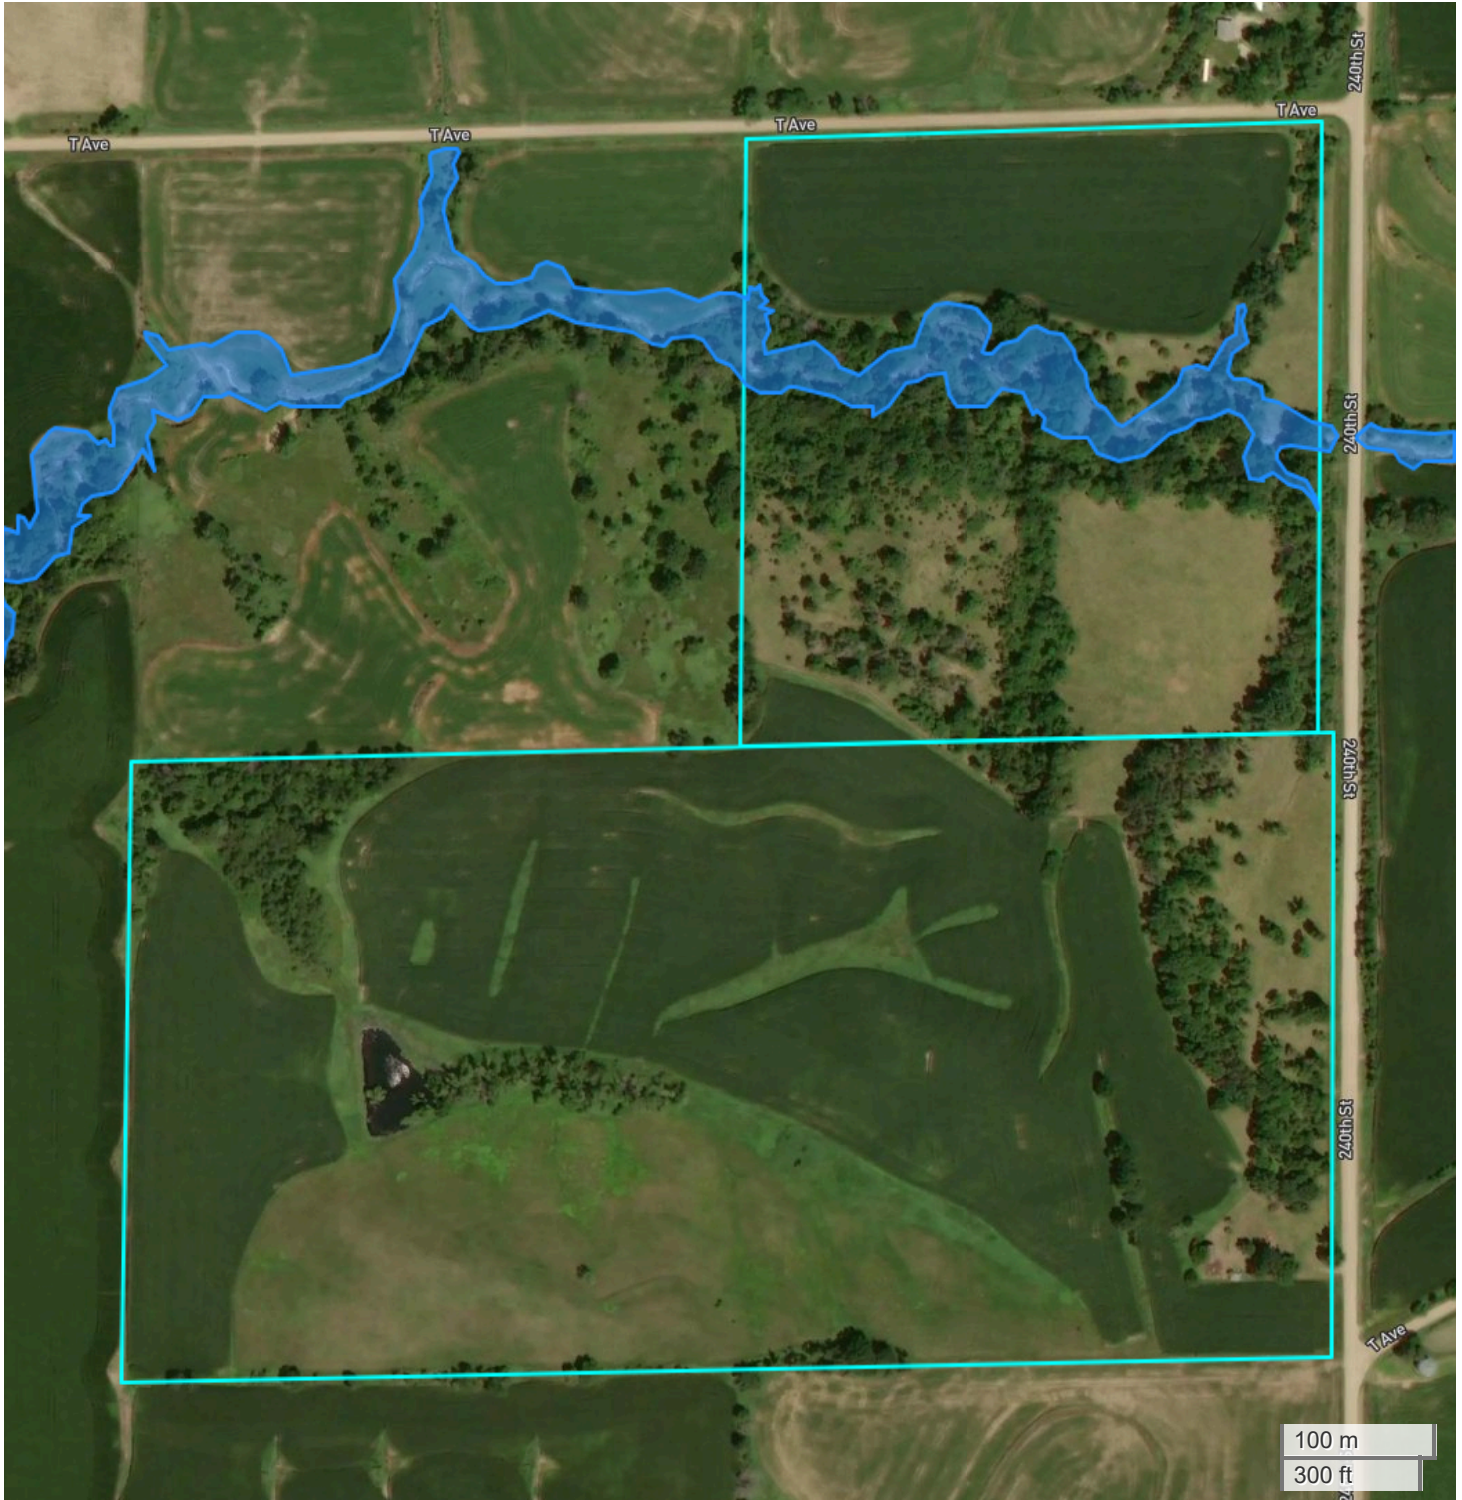

FLOOD HAZARDS

FarmWorth, LLC makes no warranties, express or implied, regarding the accuracy of any information provided through FarmWorth.com. User is solely responsible for independently verifying all information prior to use and waives any claims against FarmWorth, LLC arising from inaccuracies in such information.

Significant Flood Hazards

-  Regulatory Floodway (Zones AE, AO, AH, VE, AR)
-  Without Base Flood Elevation (BFE), with BFE or Depth (Zones A, V, A99)